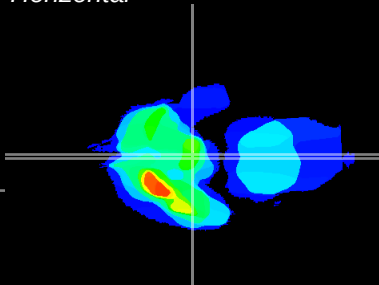

Coronal

Sagittal-R

Sagittal-L

ViBrism: CX14109
Horizontal

ME