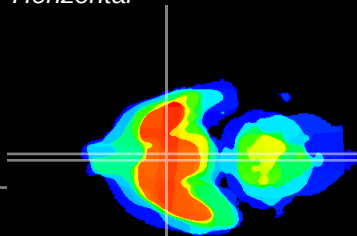

Coronal

Sagittal-R

Sagittal-L

ViBriSM: CX14109
Horizontal

SCN