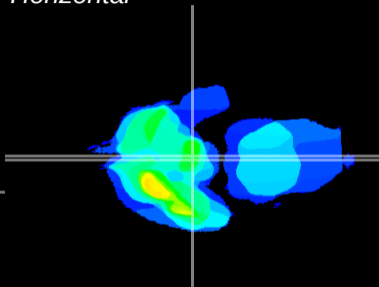

Coronal

Sagittal-R

Sagittal-L

ViBrism: CX14110
Horizontal

ME