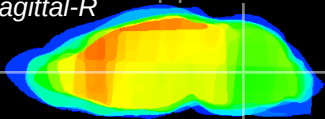

Coronal

Sagittal-R

Sagittal-L

ViBrism: CX14110
Horizontal

MVe