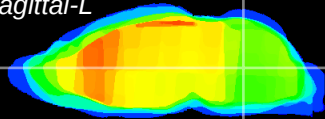

Coronal

Sagittal-R

Sagittal-L

ViBrism: CX14110
Horizontal

MVe