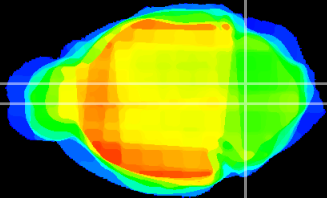

Coronal

Sagittal-R

Sagittal-L

ViBrism: CX14110
Horizontal

MVe