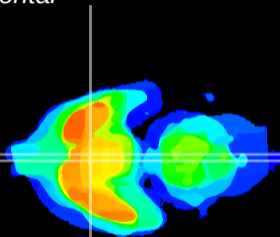

Coronal

Sagittal-R

Sagittal-L

ViBrism: CX14111
Horizontal

SCN