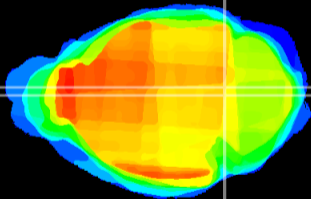

Coronal

Sagittal-R

Sagittal-L

ViBrism: CX14115
Horizontal

Tg