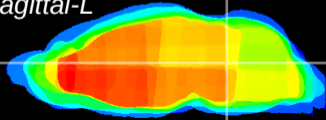

Coronal

Sagittal-R

Sagittal-L

ViBrism: CX14115
Horizontal

Tg