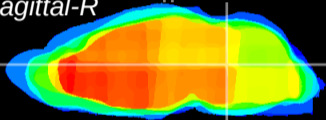

Coronal

Sagittal-R

Sagittal-L

ViBrism: CX14115
Horizontal

Tg