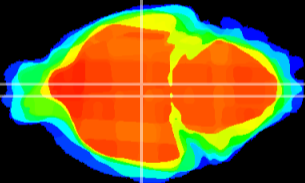

Coronal

Sagittal-R

Sagittal-L

ViBrism: CX14117
Horizontal

DM