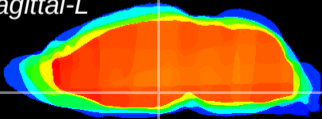

Coronal

Sagittal-R

Sagittal-L

ViBrism: CX14117
Horizontal

DM