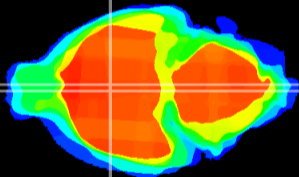

Coronal

Sagittal-R

Sagittal-L

ViBrism: CX14117
Horizontal

SPa dorsal