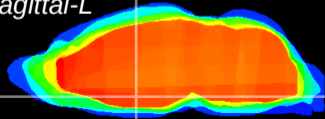

Coronal

Sagittal-R

Sagittal-L

ViBrism: CX14117
Horizontal

SPa dorsal