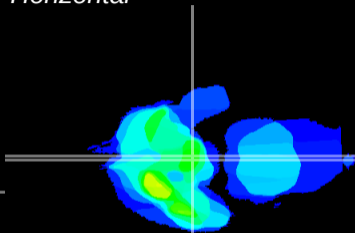

Coronal

Sagittal-R

Sagittal-L

ViBrism: CX14118
Horizontal

ME