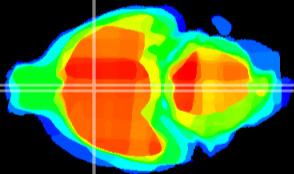

Coronal

Sagittal-R

Sagittal-L

ViBriSM: CX14124
Horizontal

MPA