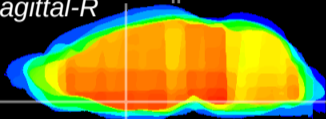

Coronal

Sagittal-R

Sagittal-L

ViBriSM: CX14124
Horizontal

MPA