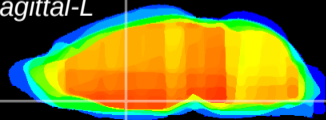

Coronal

Sagittal-R

Sagittal-L

ViBriSM: CX14124
Horizontal

MPA