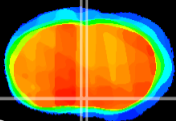

Coronal

Sagittal-R

Sagittal-L

ViBriSM: CX14124
Horizontal

MPA