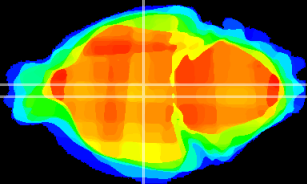

Coronal

Sagittal-R

Sagittal-L

ViBrism: CX14126
Horizontal

DM