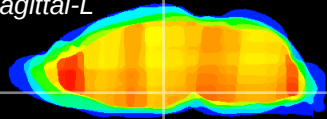

Coronal

Sagittal-R

Sagittal-L

ViBrism: CX14126
Horizontal

DM