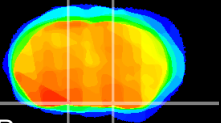

Coronal

Sagittal-R

Sagittal-L

ViBrism: CX14126
Horizontal

S0