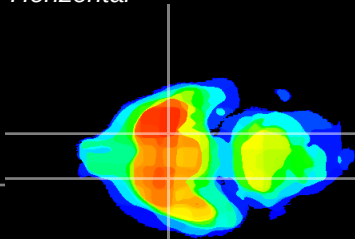

Coronal

Sagittal-R

Sagittal-L

ViBrism: CX14126
Horizontal

S0