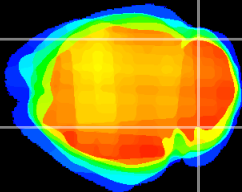

Coronal

Sagittal-R

Sagittal-L

ViBrism: CX14127
Horizontal

Cb lobe