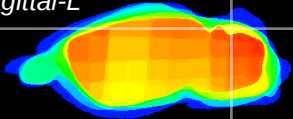

Coronal

Sagittal-R

Sagittal-L

ViBrism: CX14127
Horizontal

Cb lobe