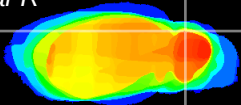

Coronal

Sagittal-R

Sagittal-L

ViBrism: CX14127
Horizontal

Cb lobe