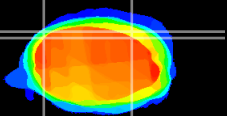

Coronal

Sagittal-R

Sagittal-L

ViBrism: CX14127
Horizontal

Cb lobe