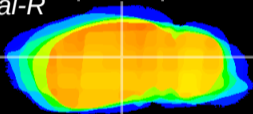

Coronal

Sagittal-R

Sagittal-L

ViBrism: CX14131
Horizontal

LG