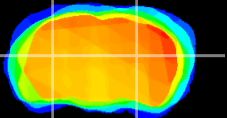

Coronal

Sagittal-R

Sagittal-L

ViBrism: CX14131
Horizontal

LG