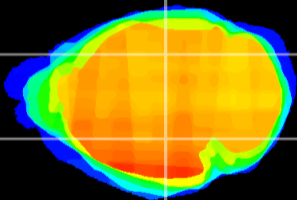

Coronal

Sagittal-R

Sagittal-L

ViBrism: CX14131
Horizontal

LG