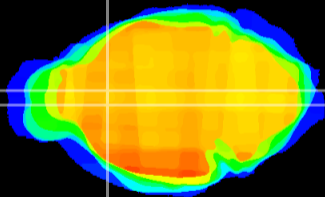

Coronal

Sagittal-R

Sagittal-L

ViBrism: CX14131
Horizontal

LS