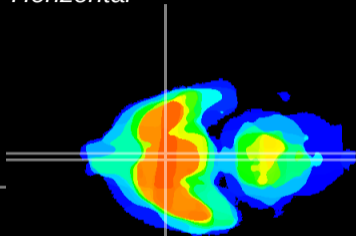

Coronal

Sagittal-R

Sagittal-L

ViBrism: CX14134
Horizontal

SCN