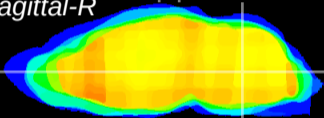

Coronal

Sagittal-R

Sagittal-L

ViBrism: CX14135
Horizontal

MVe