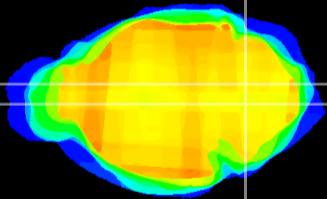

Coronal

Sagittal-R

Sagittal-L

ViBrism: CX14135
Horizontal

MVe