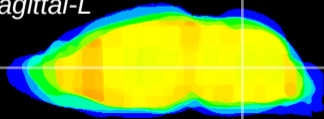

Coronal

Sagittal-R

Sagittal-L

ViBrism: CX14135
Horizontal

MVe