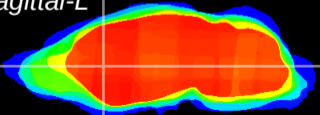

Coronal

Sagittal-R

Sagittal-L

ViBriSM: CX14140
Horizontal

CPU medial