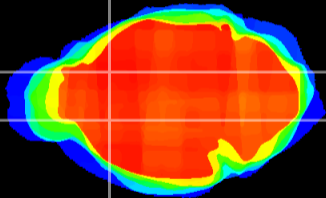

Coronal

Sagittal-R

Sagittal-L

ViBriSM: CX14140
Horizontal

CPU medial