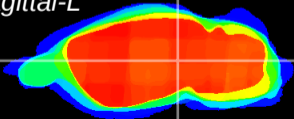

Coronal

Sagittal-R

Sagittal-L

ViBrism: CX14140
Horizontal

MG