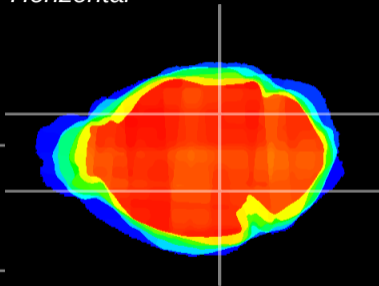

Coronal

Sagittal-R

Sagittal-L

ViBrism: CX14140
Horizontal

MG