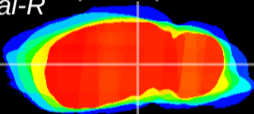

Coronal

Sagittal-R

Sagittal-L

ViBrism: CX14140
Horizontal

MG