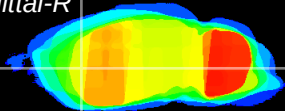

Coronal

Sagittal-R

Sagittal-L

ViBrism: CX14144
Horizontal

CPU lateral