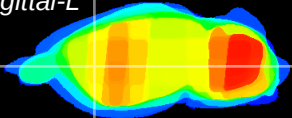

Coronal

Sagittal-R

Sagittal-L

ViBrism: CX14144
Horizontal

CPU lateral