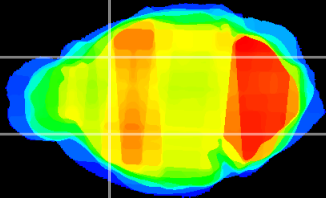

Coronal

Sagittal-R

Sagittal-L

ViBrism: CX14144
Horizontal

CPU lateral