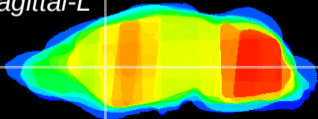

Coronal

Sagittal-R

Sagittal-L

ViBrisM: CX14144
Horizontal

CPU medial