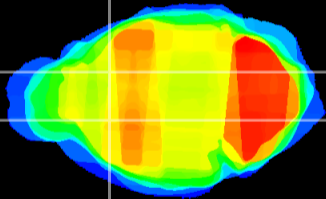

Coronal

Sagittal-R

Sagittal-L

ViBrisM: CX14144
Horizontal

CPU medial