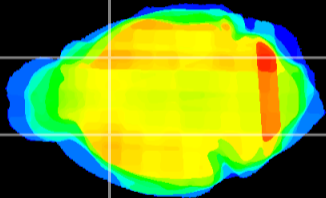

*Coronal*

*Sagittal-R*

*Sagittal-L*

ViBrism: CX14146  
*Horizontal*

CPU lateral