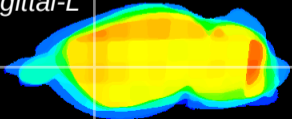

*Coronal*

*Sagittal-R*

*Sagittal-L*

ViBrism: CX14146  
*Horizontal*

CPU lateral