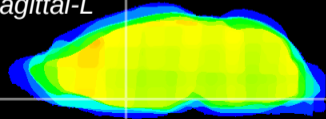

Coronal

Sagittal-R

Sagittal-L

ViBrism: CX14147
Horizontal

MPA