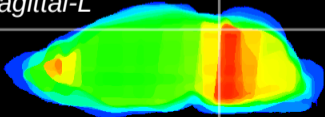

Coronal

Sagittal-R

Sagittal-L

ViBrism: CX14150
Horizontal

IC