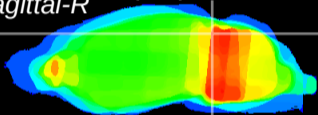

Coronal

Sagittal-R

Sagittal-L

ViBrism: CX14150
Horizontal

IC