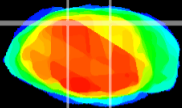

Coronal

Sagittal-R

Sagittal-L

ViBrism: CX14150
Horizontal

IC