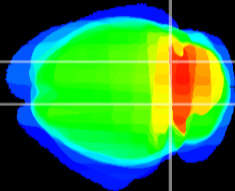

Coronal

Sagittal-R

Sagittal-L

ViBrism: CX14150
Horizontal

IC