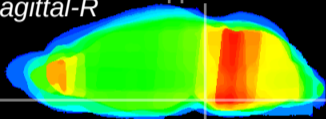

Coronal

Sagittal-R

Sagittal-L

ViBrism: CX14150
Horizontal

Pn