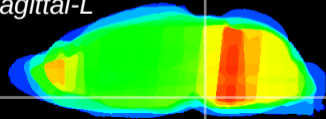

Coronal

Sagittal-R

Sagittal-L

ViBrism: CX14150
Horizontal

Pn