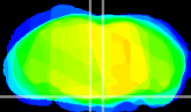

Coronal

Sagittal-R

Sagittal-L

ViBrism: CX14150
Horizontal

Pn