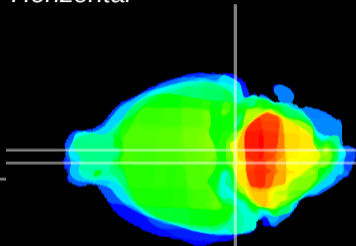

Coronal

Sagittal-R

Sagittal-L

ViBrism: CX14150
Horizontal

Pn