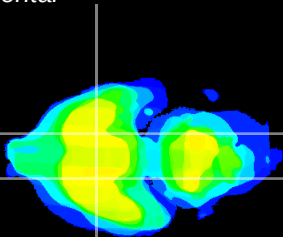

Coronal

Sagittal-R

Sagittal-L

ViBrism: CX14152
Horizontal

S0