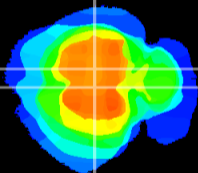

Coronal

Sagittal-R

Sagittal-L

ViBrism: CX14156
Horizontal

RS