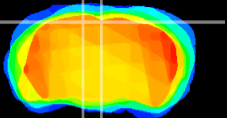

Coronal

Sagittal-R

Sagittal-L

ViBrism: CX14156
Horizontal

RS