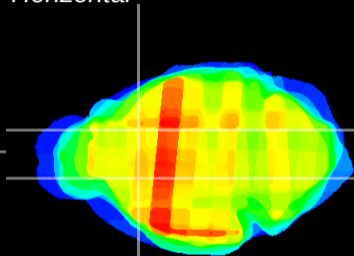

Coronal

Sagittal-R

Sagittal-L

ViBrisM: CX14160
Horizontal

CPU medial