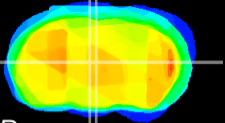

Coronal

Sagittal-R

Sagittal-L

ViBrism: CX14160
Horizontal

MD