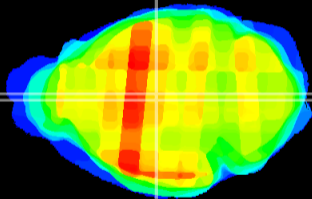

Coronal

Sagittal-R

Sagittal-L

ViBrism: CX14160
Horizontal

MD