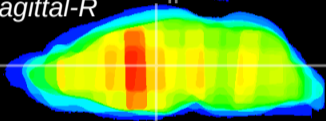

Coronal

Sagittal-R

Sagittal-L

ViBrism: CX14160
Horizontal

MD