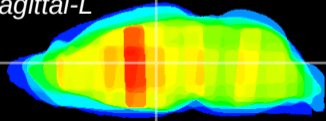

Coronal

Sagittal-R

Sagittal-L

ViBrism: CX14160
Horizontal

MD