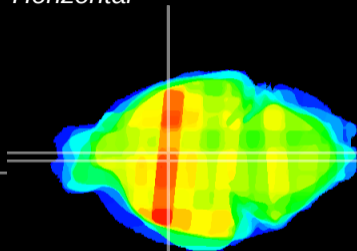

Coronal

Sagittal-R

Sagittal-L

ViBriSm: CX14160
Horizontal

Pa