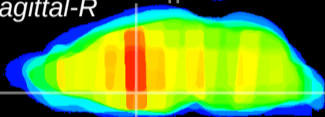

Coronal

Sagittal-R

Sagittal-L

ViBriSm: CX14160
Horizontal

Pa