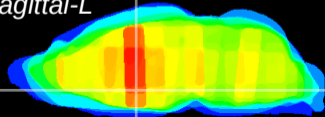

Coronal

Sagittal-R

Sagittal-L

ViBriSm: CX14160
Horizontal

Pa