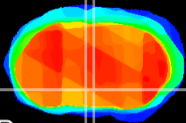

Coronal

Sagittal-R

Sagittal-L

ViBriSm: CX14160
Horizontal

Pa