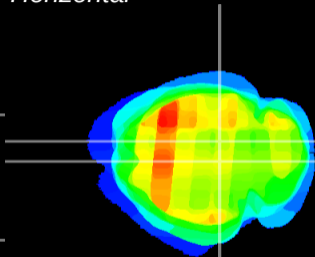

Coronal

Sagittal-R

Sagittal-L

ViBrism: CX14160
Horizontal

SC