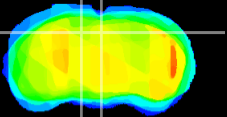

Coronal

Sagittal-R

Sagittal-L

ViBrism: CX14160
Horizontal

SC