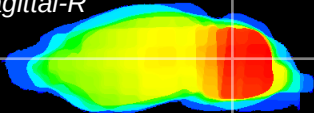

Coronal

Sagittal-R

Sagittal-L

ViBrism: CX14162
Horizontal

Cb nucleus