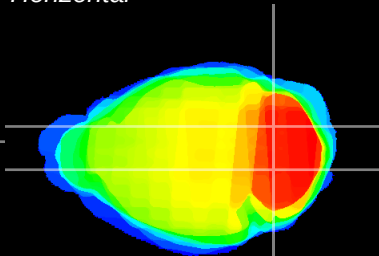

Coronal

Sagittal-R

Sagittal-L

ViBrism: CX14162
Horizontal

Cb nucleus