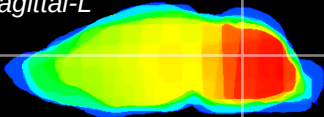

Coronal

Sagittal-R

Sagittal-L

ViBrism: CX14162
Horizontal

Cb nucleus