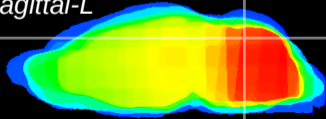

Coronal

Sagittal-R

Sagittal-L

ViBrism: CX14162
Horizontal

Cb vermis