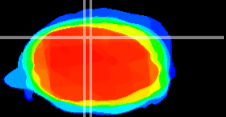

Coronal

Sagittal-R

Sagittal-L

ViBrism: CX14162
Horizontal

Cb vermis