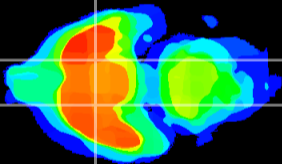

Coronal

Sagittal-R

Sagittal-L

ViBrisM: CX14170
Horizontal

S0