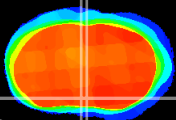

Coronal

Sagittal-R

Sagittal-L

ViBrism: CX14172
Horizontal

MPA