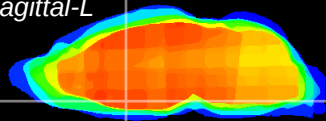

Coronal

Sagittal-R

Sagittal-L

ViBrism: CX14172
Horizontal

MPA