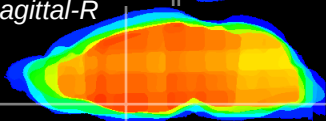

Coronal

Sagittal-R

Sagittal-L

ViBrism: CX14172
Horizontal

MPA