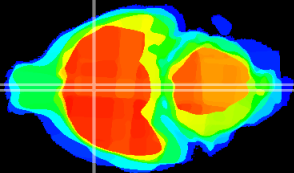

Coronal

Sagittal-R

Sagittal-L

ViBrism: CX14172
Horizontal

MPA