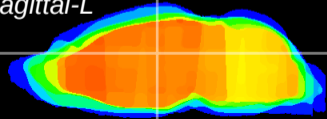

Coronal

Sagittal-R

Sagittal-L

ViBrism: CX14175
Horizontal

Hb