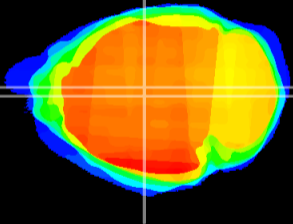

Coronal

Sagittal-R

Sagittal-L

ViBrism: CX14175
Horizontal

Hb