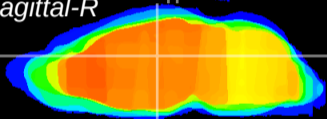

Coronal

Sagittal-R

Sagittal-L

ViBrism: CX14175
Horizontal

Hb