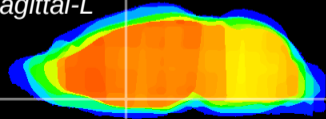

Coronal

Sagittal-R

Sagittal-L

ViBrism: CX14175
Horizontal

MPA