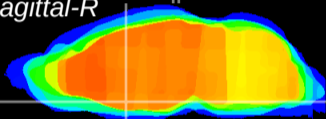

Coronal

Sagittal-R

Sagittal-L

ViBrism: CX14175
Horizontal

MPA