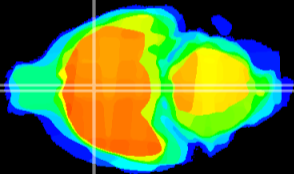

Coronal

Sagittal-R

Sagittal-L

ViBrism: CX14175
Horizontal

MPA