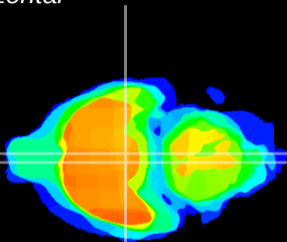

Coronal

Sagittal-R

Sagittal-L

ViBrism: CX14176
Horizontal

VMH