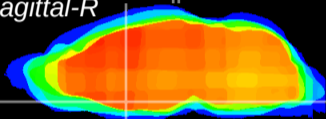

Coronal

Sagittal-R

Sagittal-L

ViBrism: CX14178
Horizontal

MPA