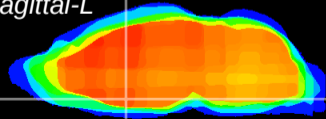

Coronal

Sagittal-R

Sagittal-L

ViBrism: CX14178
Horizontal

MPA