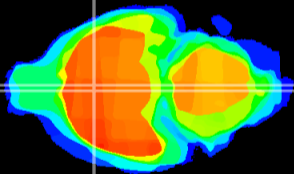

Coronal

Sagittal-R

Sagittal-L

ViBrism: CX14178
Horizontal

MPA