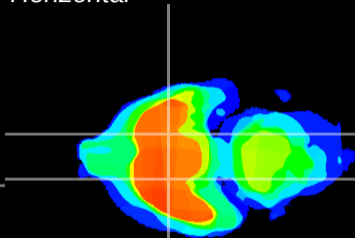

Coronal

Sagittal-R

Sagittal-L

ViBrism: CX14178
Horizontal

S0