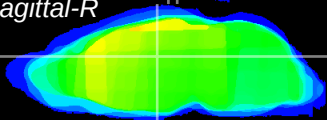

Coronal

Sagittal-R

Sagittal-L

ViBrism: CX14181
Horizontal

Hb