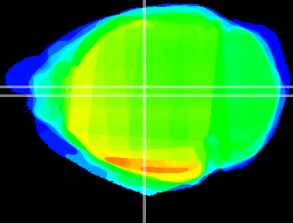

Coronal

Sagittal-R

Sagittal-L

ViBrism: CX14181
Horizontal

Hb