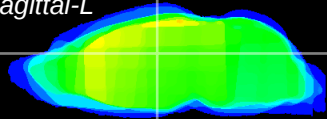

Coronal

Sagittal-R

Sagittal-L

ViBrism: CX14181
Horizontal

Hb