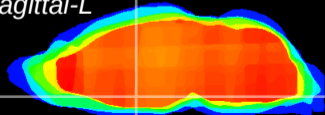

Coronal

Sagittal-R

Sagittal-L

ViBrism: CX14191
Horizontal

SPa dorsal