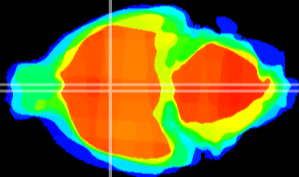

Coronal

Sagittal-R

Sagittal-L

ViBrism: CX14191
Horizontal

SPa dorsal