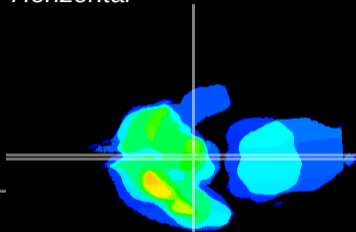

Coronal

Sagittal-R

Sagittal-L

ViBrism: CX14196
Horizontal

ME