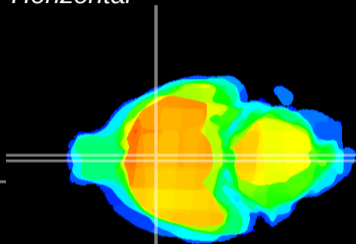

Coronal

Sagittal-R

Sagittal-L

ViBrism: CX14196
Horizontal

MPA