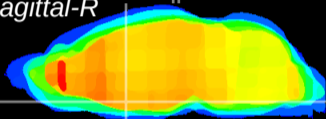

Coronal

Sagittal-R

Sagittal-L

ViBrism: CX14196
Horizontal

MPA