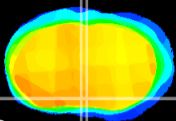

Coronal

Sagittal-R

Sagittal-L

ViBrism: CX14196
Horizontal

MPA