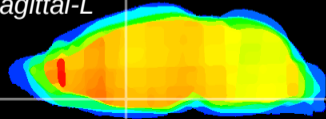

Coronal

Sagittal-R

Sagittal-L

ViBrism: CX14196
Horizontal

MPA