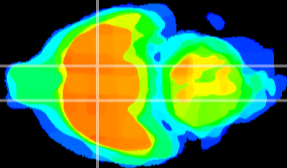

Coronal

Sagittal-R

Sagittal-L

ViBrism: CX14197
Horizontal

LH