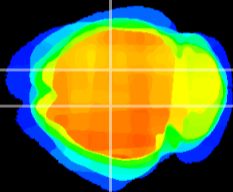

Coronal

Sagittal-R

Sagittal-L

ViBrism: CX14198
Horizontal

CA1