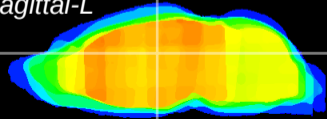

Coronal

Sagittal-R

Sagittal-L

ViBrism: CX14198
Horizontal

Hb