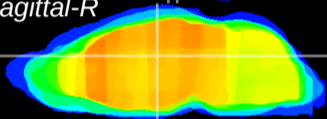

Coronal

Sagittal-R

Sagittal-L

ViBrism: CX14198
Horizontal

Hb