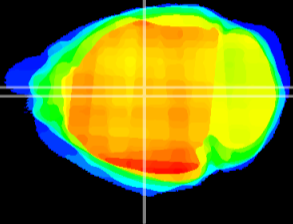

Coronal

Sagittal-R

Sagittal-L

ViBrism: CX14198
Horizontal

Hb