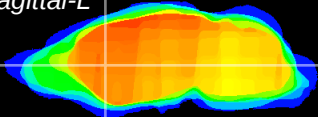

Coronal

Sagittal-R

Sagittal-L

ViBrism: CX14203
Horizontal

CPU medial