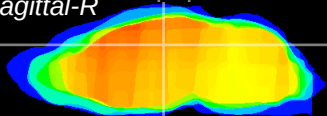

Coronal

Sagittal-R

Sagittal-L

ViBrism: CX14203
Horizontal

DG