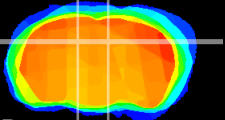

Coronal

Sagittal-R

Sagittal-L

ViBrism: CX14203
Horizontal

DG