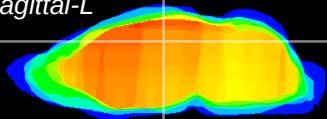

Coronal

Sagittal-R

Sagittal-L

ViBrism: CX14203
Horizontal

DG