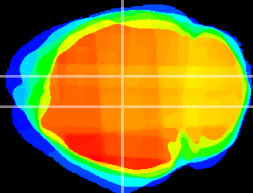

Coronal

Sagittal-R

Sagittal-L

ViBrism: CX14203
Horizontal

DG