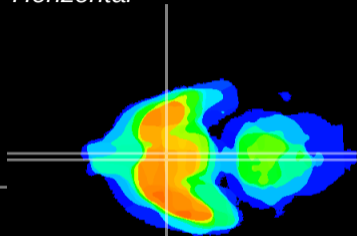

Coronal

Sagittal-R

Sagittal-L

ViBrisM: CX14203
Horizontal

SCN